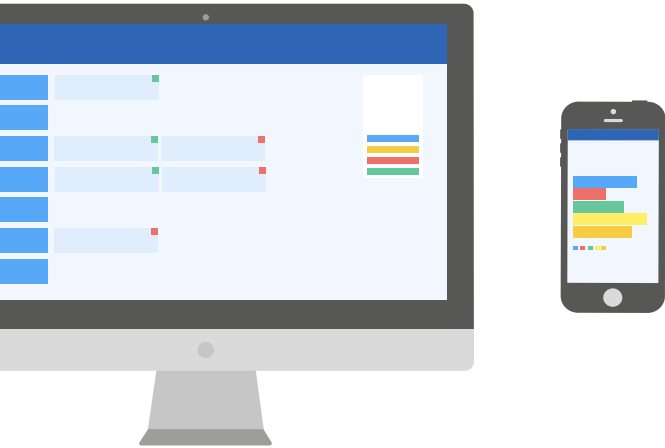

GETTING STARTED...

Schools can log in to epraise in a variety of different ways. Your school will tell you how you can access your profile on epraise and give you a username and password.

1. Go to epraise.co.uk and click *Login*.
2. Search for your school on the list.
3. Make sure you're on the *Students* tab (if there is one).
4. Enter your username and password and hit *Login*.

FEATURES

Epraise has loads of different features which your school can choose to use. They may not use all of them so don't worry if you can't see some of the things below.

THE DASHBOARD

Once you've logged in, the first page you'll see is the dashboard. This is an overview of everything that is going on around your school.